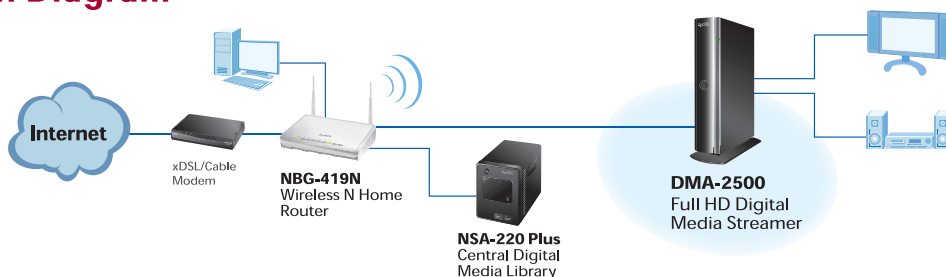

Package Contents

- Digital Media Streamer (DMA-2500)
- Remote control (2 AA batteries included)
- Stand
- Power adapter
- Quick start guide
- HDMI cable
- Component Video cable
- RCA cable
- Ethernet cable
- Support CD
- Warranty card

Certification

- FCC/CE/DLNA 1.5/HDMI

Front Panel

Rear Panel

Application Diagram

For more product information, visit us on the web at www.ZyXEL.com