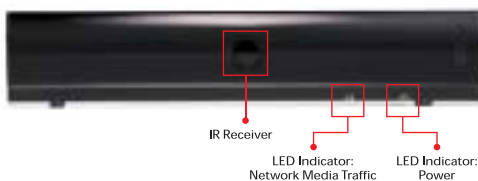

Network Connections

- Ethernet LAN: 10/100 Mbps, RJ-45
- Wireless 802.11n USB adapter (Compatible with ZyXEL Wireless N USB Adapters including NWD-211AN & NWD-270N)

Security

- WEP Encryption 64/128 bit
- WPA-PSK/WPA2-PSK

Power

- Input power: AC 100 ~ 240 Volts/47 ~ 63 Hz/0.31 A
- Out power: DC 5 Volts/2.5 A/12.5 W
- Power consumption: 12.5 W maximum

Hardware Specifications

- IR receiver
- A/V output: HDMI 1.1, CVBS, S-Video/Component, S/PDIF (Coaxial)
- Status LED indicator:
  - Power
  - Network media traffic: Receiving media traffic through Ethernet
- One LAN port, 10/100 Mbps Ethernet RJ-45
- One USB 2.0 mass storage interface

Physical Specifications

- Item weight: 400 g (0.88 lb)
- Item dimensions: 186 (W) x 114 (D) x 38 (H) mm (7.32 (W) x 4.49 (D) x 1.5 (H) inch)
- Packing weight: 972 g (2.15 lb)
- Packing dimensions: 279 (W) x 162 (D) x 102 (H) mm (10.98 (W) x 6.38 (D) x 4.01 (H) inch)

Environmental Specifications

- Operating environmental:
  - Temperature: 0°C ~ 50°C / 32°F ~ 122°F
  - Humidity: 10% ~ 90% (Non-condensing)
- Storage environmental:
  - Temperature: -40°C ~ 70°C / -40°F ~ 158°F
  - Humidity: 5% ~ 90% (Non-condensing)

Package Contents

- Digital Media Streamer (DMA-2500)
- Remote control (2 AA batteries included)
- Stand
- Power adapter
- Quick start guide
- HDMI cable
- Component Video cable
- RCA cable
- Ethernet cable
- Support CD
- Warranty card

Certification

- FCC/CE/DLNA 1.5/HDMI

Front Panel