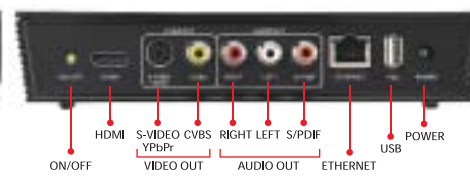

Specifications

System Specifications

- Supports media formats and subtitles
  - Video standards: H.264, WMV9, MPEG 1/2/4/SD/HD, VC1, Xvid
  - Video file formats: MKV, AVI, WMV, ISO, IFO, MP4, VOB, ASF, M2TS, MOV, TP, TS, MPG
  - Audio standards: MPEG 1 Layer 1&2, MP3, MPEG 2 AAC, MPEG 4 AAC, AC3, WMA, OGG Vorbis, LPCM, DTS pass through, FLAC
  - Audio file formats: AAC, AC3, WAV, PCM, MP3, OGG, WMA, MKA
  - Photo formats: JPEG, TIFF, PNG, GIF, BMP
  - Subtitles: SRT, SSA, IDX and SUB
- Supports Windows and Linux network file systems (NFS and SAMBA)
- Supports Live365 Internet radio and Web TV
- Supports BGM (Background Music) to allow viewing photos and listening to music simultaneously
- Screen saver
- Support picture zoom in, zoom out, move and rotate
- View photo in thumbnails mode
- Support photo slide show
- Video resume playing
- Language support—English/German/French/Italian/Spanish/Dutch/Russian/Polish/Czech/Traditional Chinese/Turkish

Network Connections

- Ethernet LAN: 10/100 Mbps, RJ-45
- Wireless 802.11n USB adapter (Compatible with ZyXEL Wireless N USB Adapters including NWD-211AN & NWD-270N)

Security

- WEP Encryption 64/128 bit
- WPA-PSK/WPA2-PSK

Power

- Input power: AC 100 ~ 240 Volts/47 ~ 63 Hz/0.31 A
- Out power: DC 5 Volts/2.5 A/12.5 W
- Power consumption: 12.5 W maximum

Hardware Specifications

- IR receiver
- A/V output: HDMI 1.1, CVBS, S-Video/Component, S/PDIF (Coaxial)
- Status LED indicator:
  - Power
  - Network media traffic: Receiving media traffic through Ethernet
- One LAN port, 10/100 Mbps Ethernet RJ-45
- One USB 2.0 mass storage interface

Physical Specifications